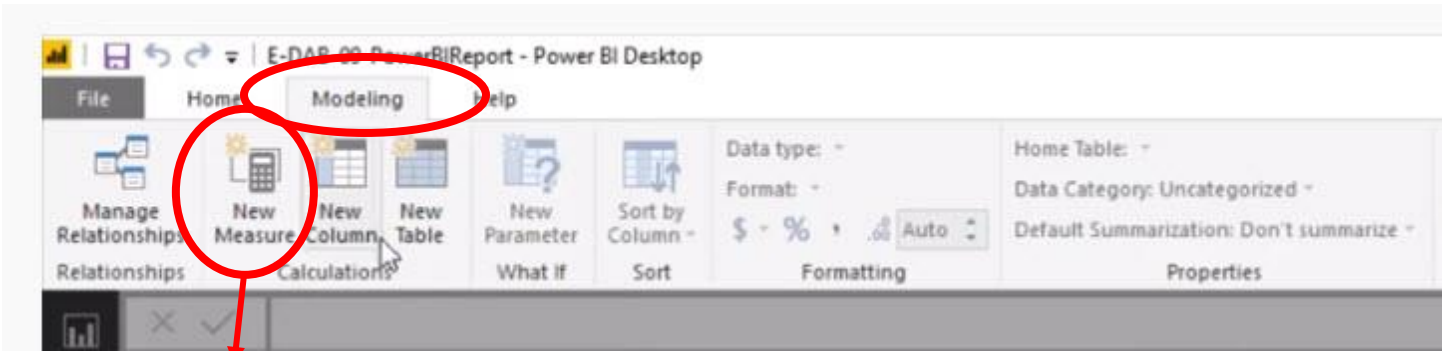

Navigator window in 2019:

Navigator window in 2020:

Home Ribbon new DAX Table button in 2019:

Home Ribbon new DAX Table button 2020:

Sort By Column button in 2019:

Sort By Column button in 2020:

Home Ribbon new DAX Measure button in 2019:

Home Ribbon new DAX Measure button 2020:

Video E-DAB #10: Import Excel Power Pivot and Power Query into Power BI Desktop in 2019:

Video E-DAB #10: Import Excel Power Pivot and Power Query into Power BI Desktop in 2020: