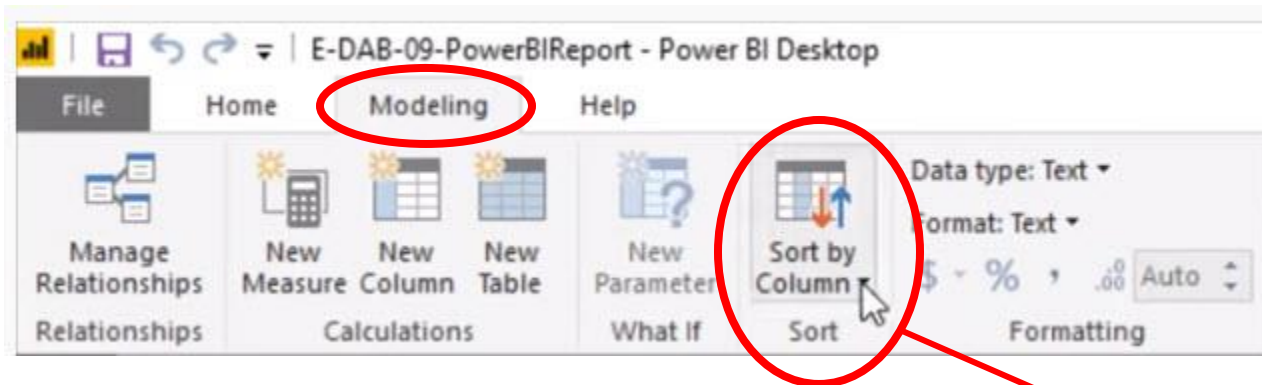

Navigator window in 2019:

Navigator window in 2020:

Home Ribbon new DAX Table button in 2019:

Home Ribbon new DAX Table button 2020:

Sort By Column button in 2019:

Sort By Column button in 2020:

Home Ribbon new DAX Measure button in 2019:

Home Ribbon new DAX Measure button 2020:

Video E-DAB #10: Import Excel Power Pivot and Power Query into Power BI Desktop in 2019:

Video E-DAB #10: Import Excel Power Pivot and Power Query into Power BI Desktop in 2020: