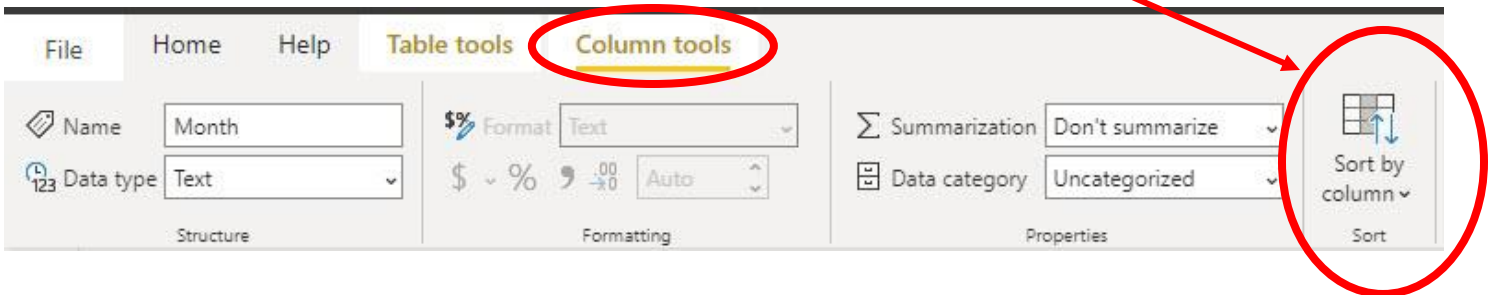

Navigator window in 2019:

Navigator window in 2020:

Home Ribbon new DAX Table button in 2019:

Home Ribbon new DAX Table button 2020:

Sort By Column button in 2019:

Sort By Column button in 2020:

Home Ribbon new DAX Measure button in 2019:

Home Ribbon new DAX Measure button 2020:

Video E-DAB #10: Import Excel Power Pivot and Power Query into Power BI Desktop in 2019:

Video E-DAB #10: Import Excel Power Pivot and Power Query into Power BI Desktop in 2020: