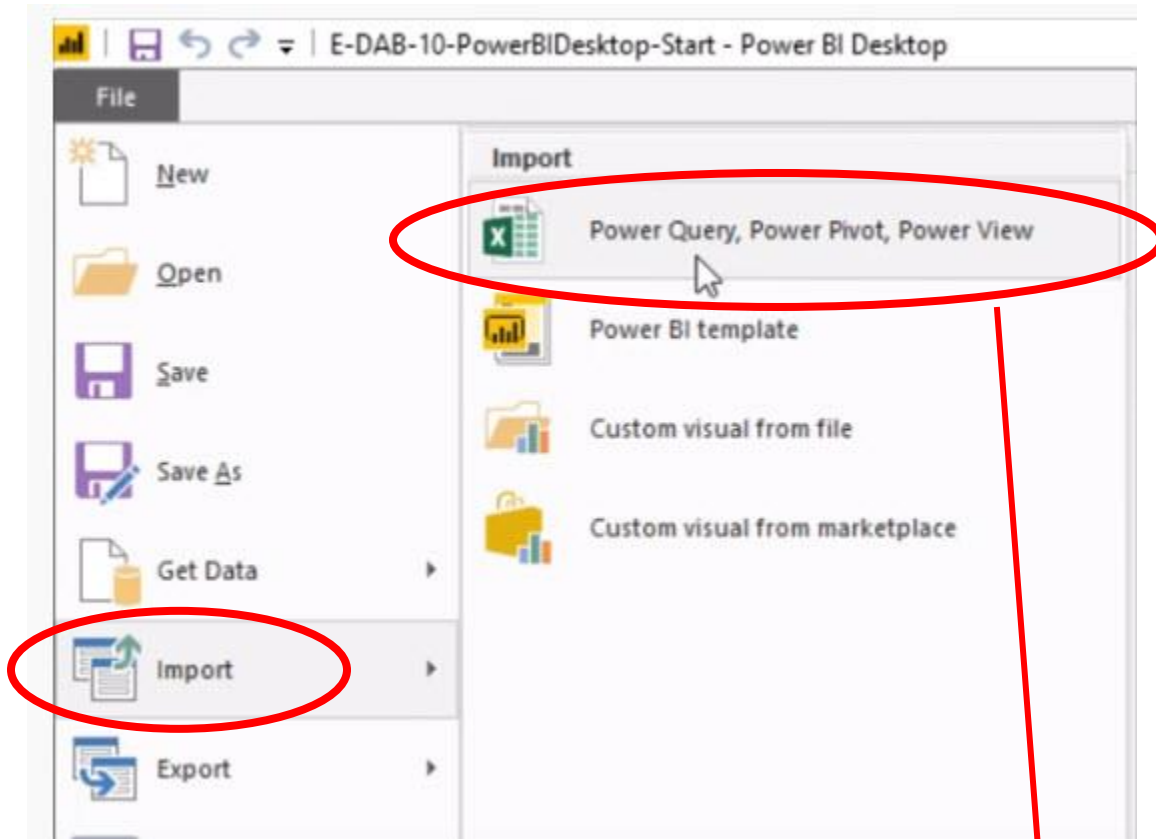

Video E-DAB #10: Import Excel Power Pivot and Power Query into Power BI Desktop in 2019: