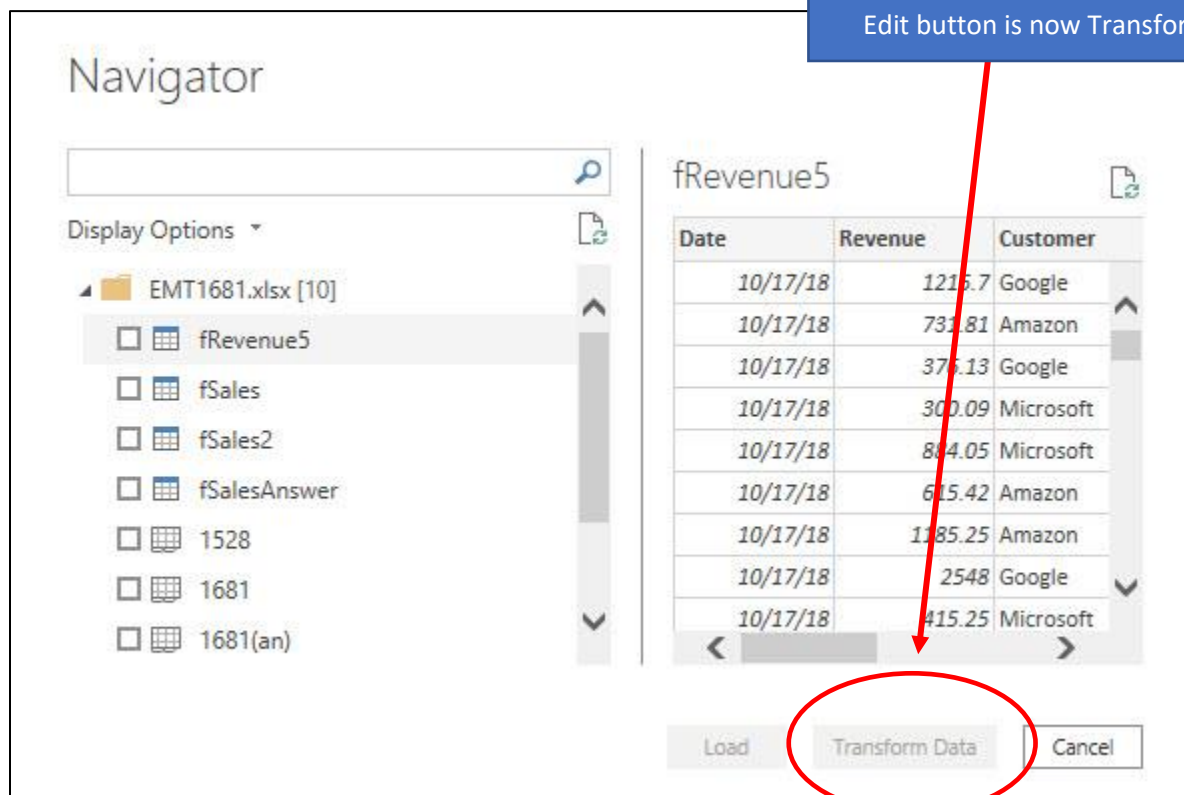

2019 Home Ribbon Tab as seen in video:

External data group is now Data group

2020 Home Ribbon Tab as seen in video:

2019 Home Ribbon Tab as seen in video:

Edit Queries button is now Transform data

2020 Home Ribbon Tab as seen in video:

Navigator window in 2019:

Navigator window in 2020:

Home Ribbon new DAX Table button in 2019:

Home Ribbon new DAX Table button 2020:

Sort By Column button in 2019:

Sort By Column button in 2020:

Home Ribbon new DAX Measure button in 2019: