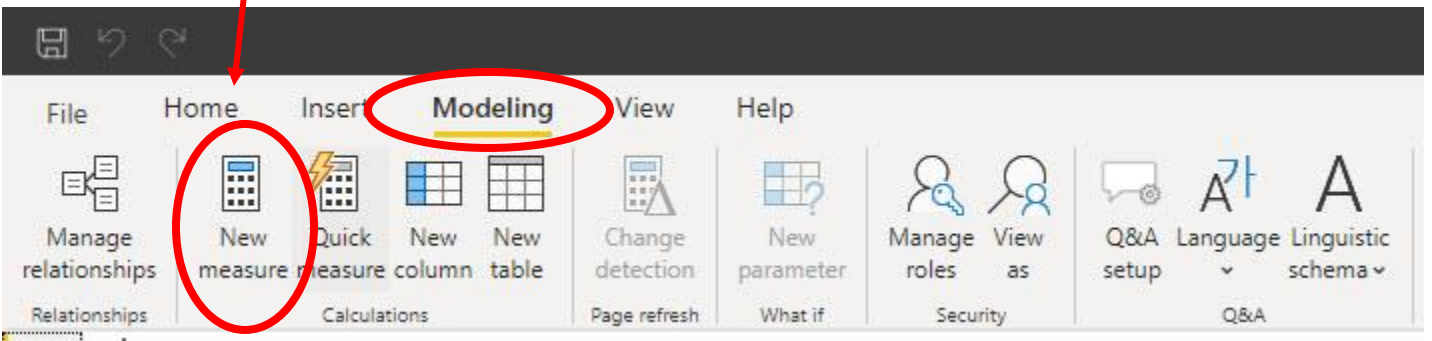

Navigator window in 2019:

Navigator window in 2020:

Home Ribbon new DAX Table button in 2019:

Home Ribbon new DAX Table button 2020:

Sort By Column button in 2019:

Sort By Column button in 2020:

Home Ribbon new DAX Measure button in 2019:

Home Ribbon new DAX Measure button 2020:

Video E-DAB #10: Import Excel Power Pivot and Power Query into Power BI Desktop in 2019:

Video E-DAB #10: Import Excel Power Pivot and Power Query into Power BI Desktop in 2020: