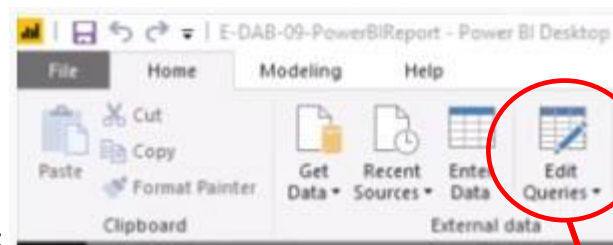

2019 Home Ribbon Tab as seen in video:

External data group is now Data group

2020 Home Ribbon Tab as seen in video:

2019 Home Ribbon Tab as seen in video:

Edit Queries button is now Transform data

2020 Home Ribbon Tab as seen in video: