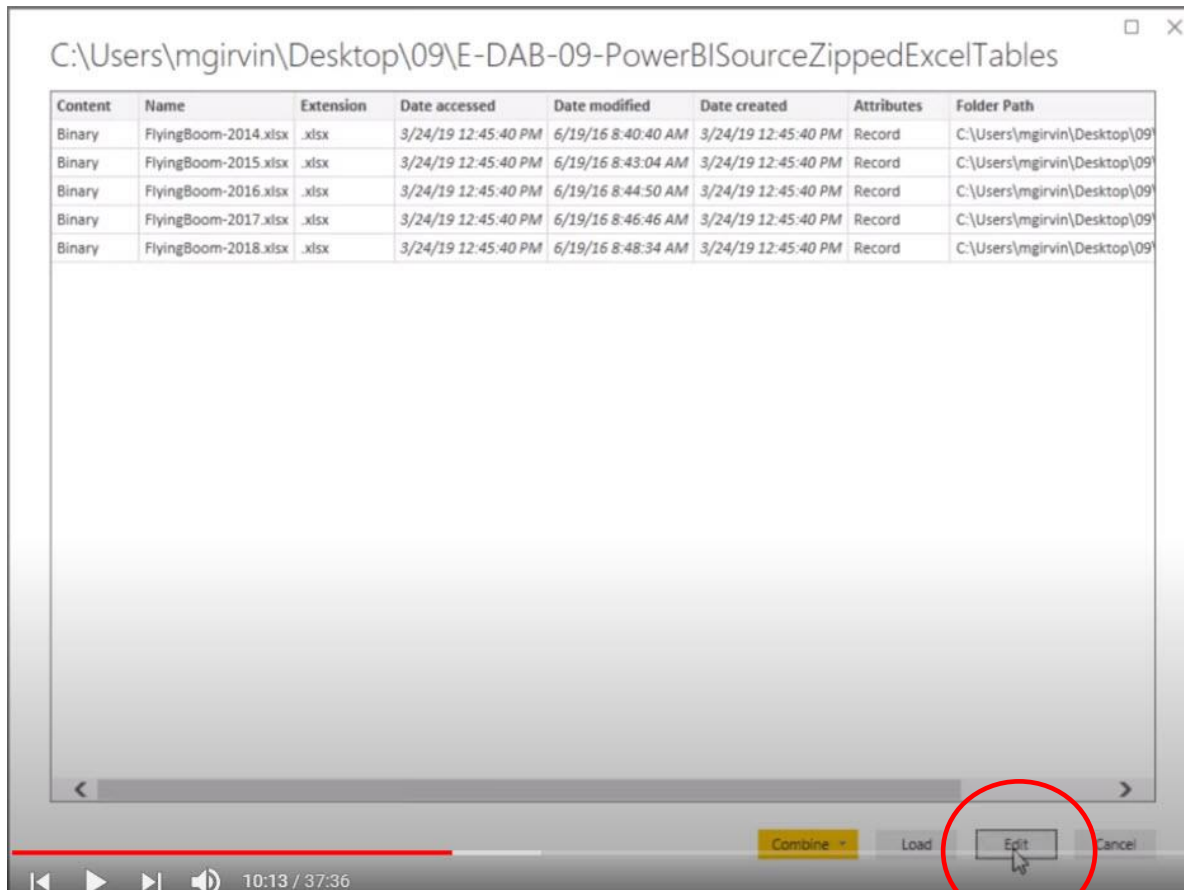

Navigator window in 2019: