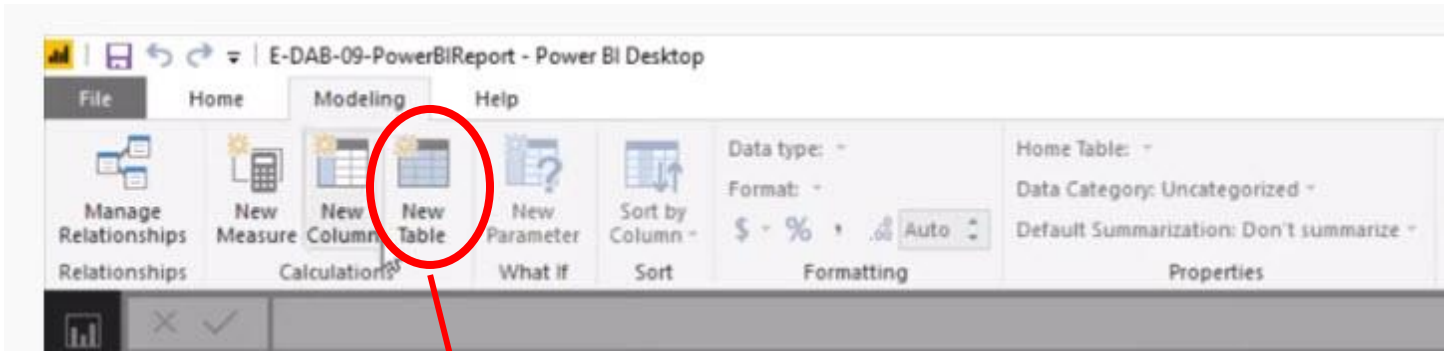

2019 Home Ribbon Tab as seen in video:

External data group is now Data group

2020 Home Ribbon Tab as seen in video:

2019 Home Ribbon Tab as seen in video:

Edit Queries button is now Transform data

2020 Home Ribbon Tab as seen in video:

Navigator window in 2019:

Navigator window in 2020:

Home Ribbon new DAX Table button in 2019:

Home Ribbon new DAX Table button 2020:

Sort By Column button in 2019:

Sort By Column button in 2020:

Home Ribbon new DAX Measure button in 2019: